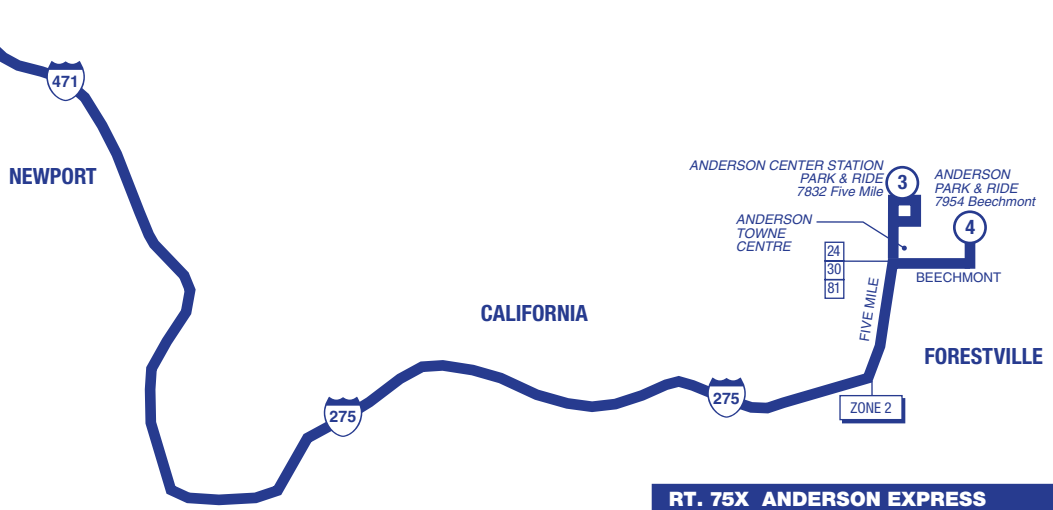

# 75x Monday through Friday

FOR DOWNTOWN ROUTING, SEE INSET BELOW.

**LEGEND**

- Route 75X
- Time Point
- Connecting Route
- Downtown Bus Stop

**ZONE 2** Begin Zone 2 fare at I-275 and Five Mile Rd.

**RT. 75X ANDERSON EXPRESS DOWNTOWN ROUTING**