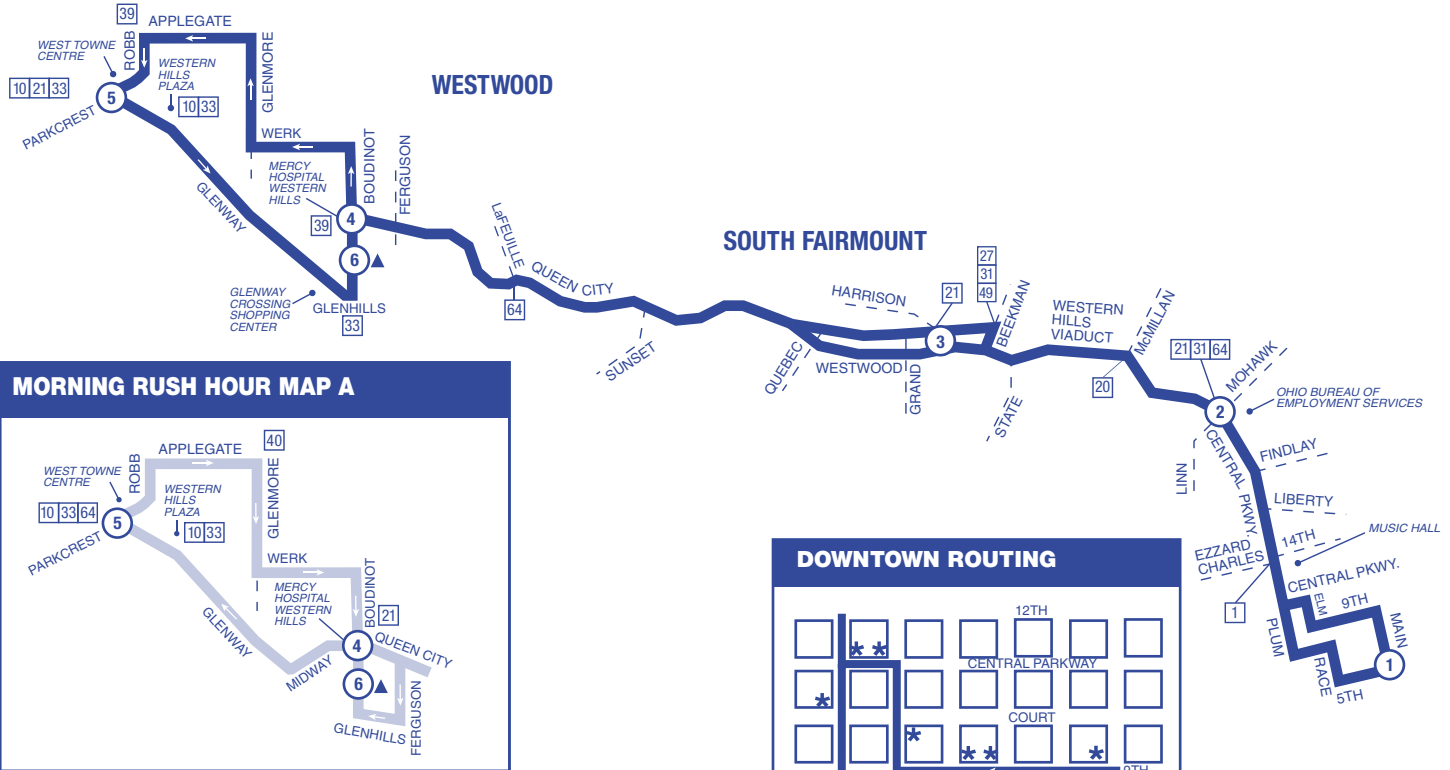

# 6 Queen City

**LEGEND**

- Route 6
- Route 6 a.m. rush hour
- Time Point
- Connecting Routes
- Layover Point
- Downtown Bus Stops