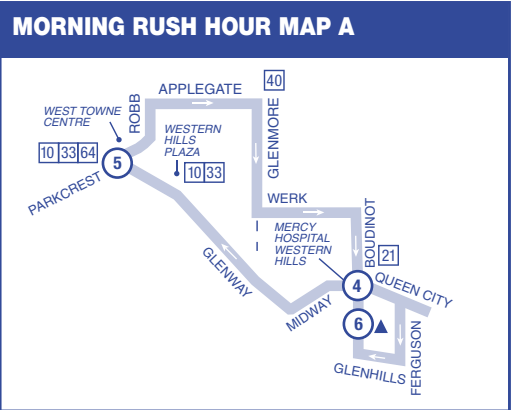

# 6 Queen City

**LEGEND**

- Route 6
- Route 6 a.m. rush hour
- Time Point
- Connecting Routes
- Layover Point
- Downtown Bus Stops