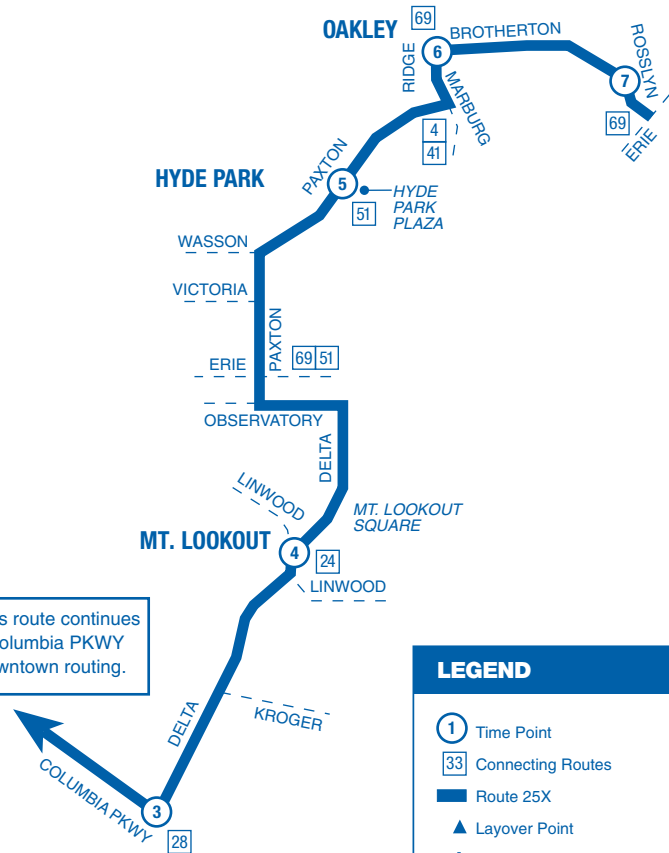

	7	6	5	4	3	2	1
	On Brotherton at Rosslyn	On Brotherton at Ridge Rd.	On Paxton Rd at Hyde Park Plaza	On Delta Ave. at Linwood	On Delta Ave. at Columbia Pkwy.	Gov. Square Area D Walnut at Fifth	On Reading Rd. at Central Pkwy.
	ZONE 1	ZONE 1	ZONE 1	ZONE 1	ZONE 1	ZONE 1	ZONE 1
AM	7:06	7:10	7:14	7:23	7:28	7:40	G7:48
	7:36	7:40	7:44	7:53	7:58	8:10	G8:18

From Downtown / To Mt. Lookout / To Hyde Park

	1	2	3	4	5	6	7
	On Reading Rd. at Central Pkwy.	Gov. Square Area E On Fifth between Walnut & Main	On Delta Ave. at Columbia Pkwy.	On Delta Ave. at Linwood	On Paxton Rd at Hyde Park Plaza	On Brotherton at Ridge Rd.	On Brotherton at Rosslyn
	ZONE 1	ZONE 1	ZONE 1	ZONE 1	ZONE 1	ZONE 1	ZONE 1
PM	4:40	4:50	5:02	5:07	5:15	5:18	G5:22
	5:10	5:20	5:32	5:37	5:45	5:48	G5:52

All trips are lift-equipped, wheelchair accessible.

NORTH

G - Garage trip: to or from Bond Hill Garage at 4700 Paddock

25x Mt. Lookout Express

Express route continues via Columbia Pkwy to downtown routing.

LEGEND

- ① Time Point
- 33 Connecting Routes
- Route 25X
- ▲ Layover Point
- * Downtown Bus Stops

Effective 12/27/09