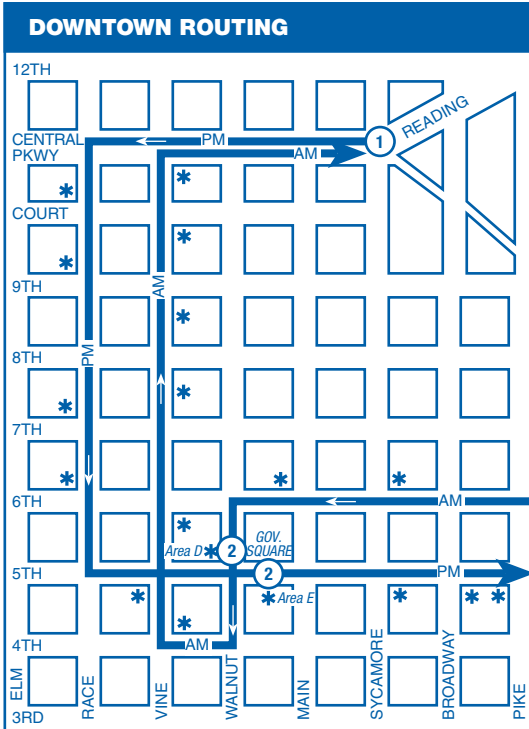

	7	6	5	4	3	2	1
	On Brotherton at Rosslyn	On Brotherton at Ridge Rd.	On Paxton Rd at Hyde Park Plaza	On Delta Ave. at Linwood	On Delta Ave. at Columbia Pkwy.	Gov. Square Area D Walnut at Fifth	On Reading Rd. at Central Pkwy.
	ZONE 1	ZONE 1	ZONE 1	ZONE 1	ZONE 1	ZONE 1	ZONE 1
AM	7:06	7:10	7:14	7:23	7:28	7:40	G7:48
	7:36	7:40	7:44	7:53	7:58	8:10	G8:18

From Downtown / To Mt. Lookout / To Hyde Park

	1	2	3	4	5	6	7
	On Reading Rd. at Central Pkwy.	Gov. Square Area E On Fifth between Walnut & Main	On Delta Ave. at Columbia Pkwy.	On Delta Ave. at Linwood	On Paxton Rd at Hyde Park Plaza	On Brotherton at Ridge Rd.	On Brotherton at Rosslyn
	ZONE 1	ZONE 1	ZONE 1	ZONE 1	ZONE 1	ZONE 1	ZONE 1
PM	4:40	4:50	5:02	5:07	5:15	5:18	G5:22
	5:10	5:20	5:32	5:37	5:45	5:48	G5:52

All trips are lift-equipped, wheelchair accessible.

NORTH

G - Garage trip: to or from Bond Hill Garage at 4700 Paddock

25x Mt. Lookout Express

Express route continues via Columbia Pkwy to downtown routing.

LEGEND

- ① Time Point
- 33 Connecting Routes
- Route 25X
- ▲ Layover Point
- * Downtown Bus Stops

Effective 12/27/09